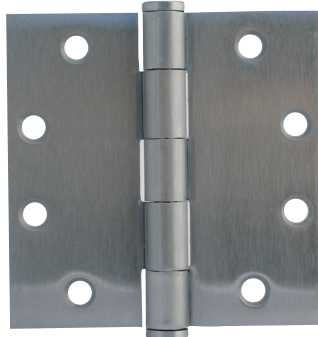

## Hinges

**MH2 Series - 5 Knuckle 2 Ball Bearing Grade II**  
**MH3 Series - 5 Knuckle Plain Bearing Grade III**  
**MH SPR Series (Spring Hinge)**

**Size**

4.0" X 4.0"  
4.5" X 4.0"  
4.5" X 4.5"  
5.0" X 5.0"

**Finish**

US3, US4, US10, US10B, US26, US26D, US32, US32D, White, etc.

**Option**

NRP (Non-Removal Pin)

MH2 4545 BB  
- NRP

MH2 4545 PB  
- NRP

MH3 4545 PB

MH SPR 4545  
(Spring Hinge)